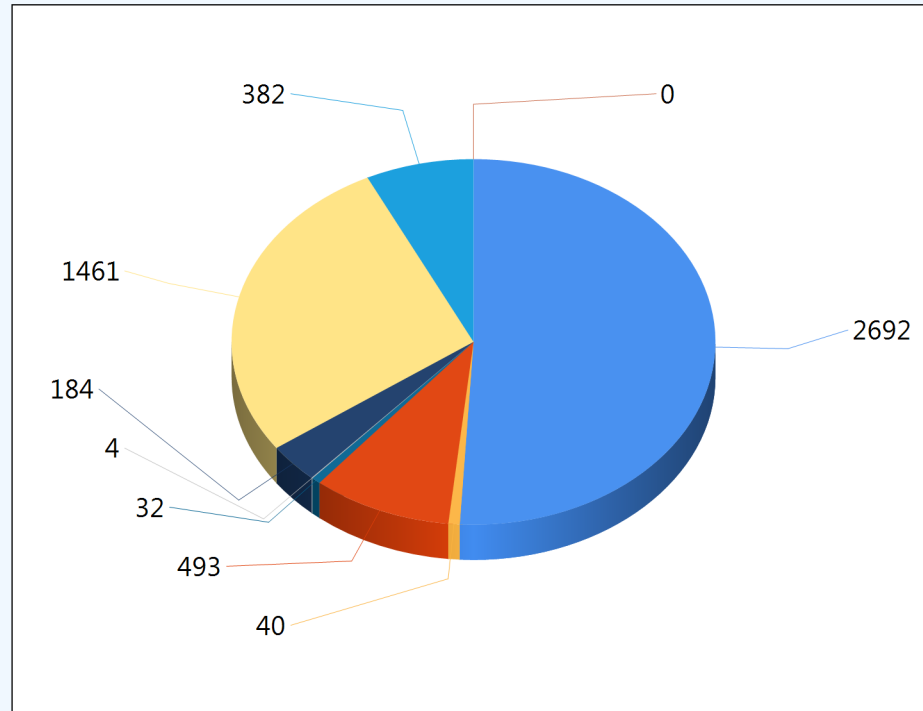

CTS Caseload as of 02.10.2017

Group Legend

- Elderly
- Working Age-Non-Passported-Disabled Child Premium
- Working Age-Non-Passported-Other
- Working Age-Non-Passported-Severe Disability
- Working Age-Non-Passported-War Pensioners
- Working Age-Passported-Disabled Child Premium
- Working Age-Passported-Other
- Working Age-Passported-Severe Disability
- Working Age-Passported-War Pensioners